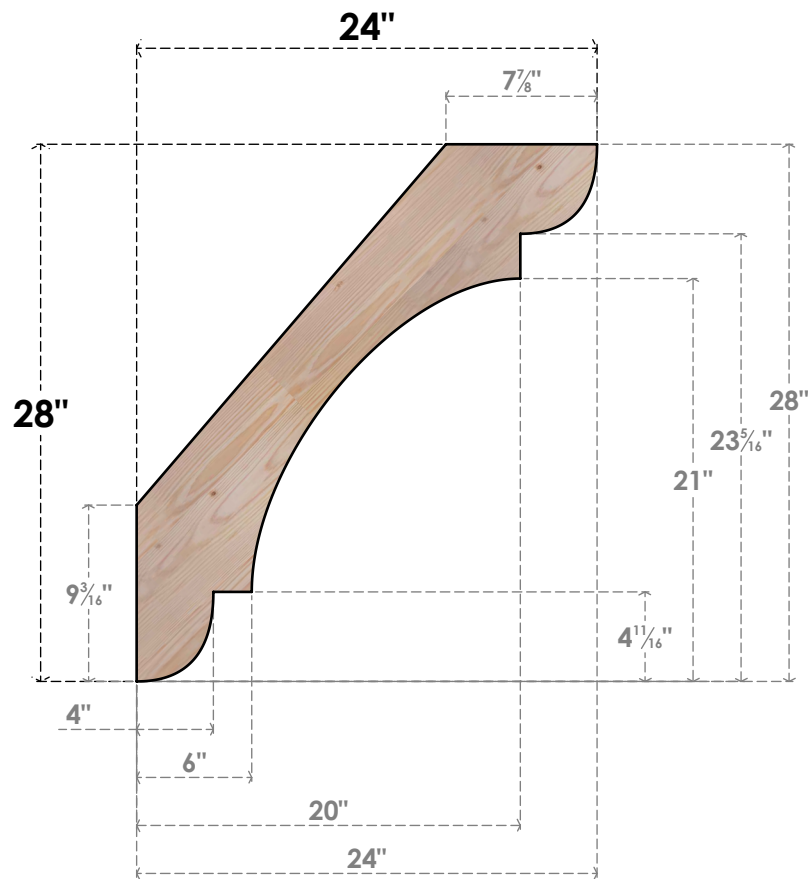

BRC06X24X28OLY00SDF

5 1/2"W X 24"D X 28"H OLYMPIC SMOOTH BRACE, DOUGLAS FIR

SIDE

FRONT

EKENA MILLWORK
 2300 WEST MAIN ST.
 CLARKSVILLE, TX 75426
 TOLL FREE: 866-607-0453
 WWW.EKENAMILLWORK.COM

NOTES

1. INSTALLATION TO BE COMPLETED IN ACCORDANCE WITH MANUFACTURER'S SPECIFICATIONS.
2. DRAWING MAY NOT BE TO SCALE
3. THIS DRAWING IS INTENDED FOR DESIGN AND PLANNING PURPOSES ONLY.
4. ALL INFORMATION CONTAINED HEREIN WAS CURRENT AT THE TIME OF DEVELOPMENT BUT MUST BE REVIEWED AND APPROVED BY THE PRODUCT MANUFACTURER TO BE CONSIDERED ACCURATE.
5. PRODUCTS ARE NOT KILN DRIED. THIS ITEM IS UNIQUE AND WILL CONTAIN THE NATURAL VARIATIONS THAT THE WOOD SPECIES OFFERS. THIS MAY RESULT IN VARIATIONS UP TO 1/4"